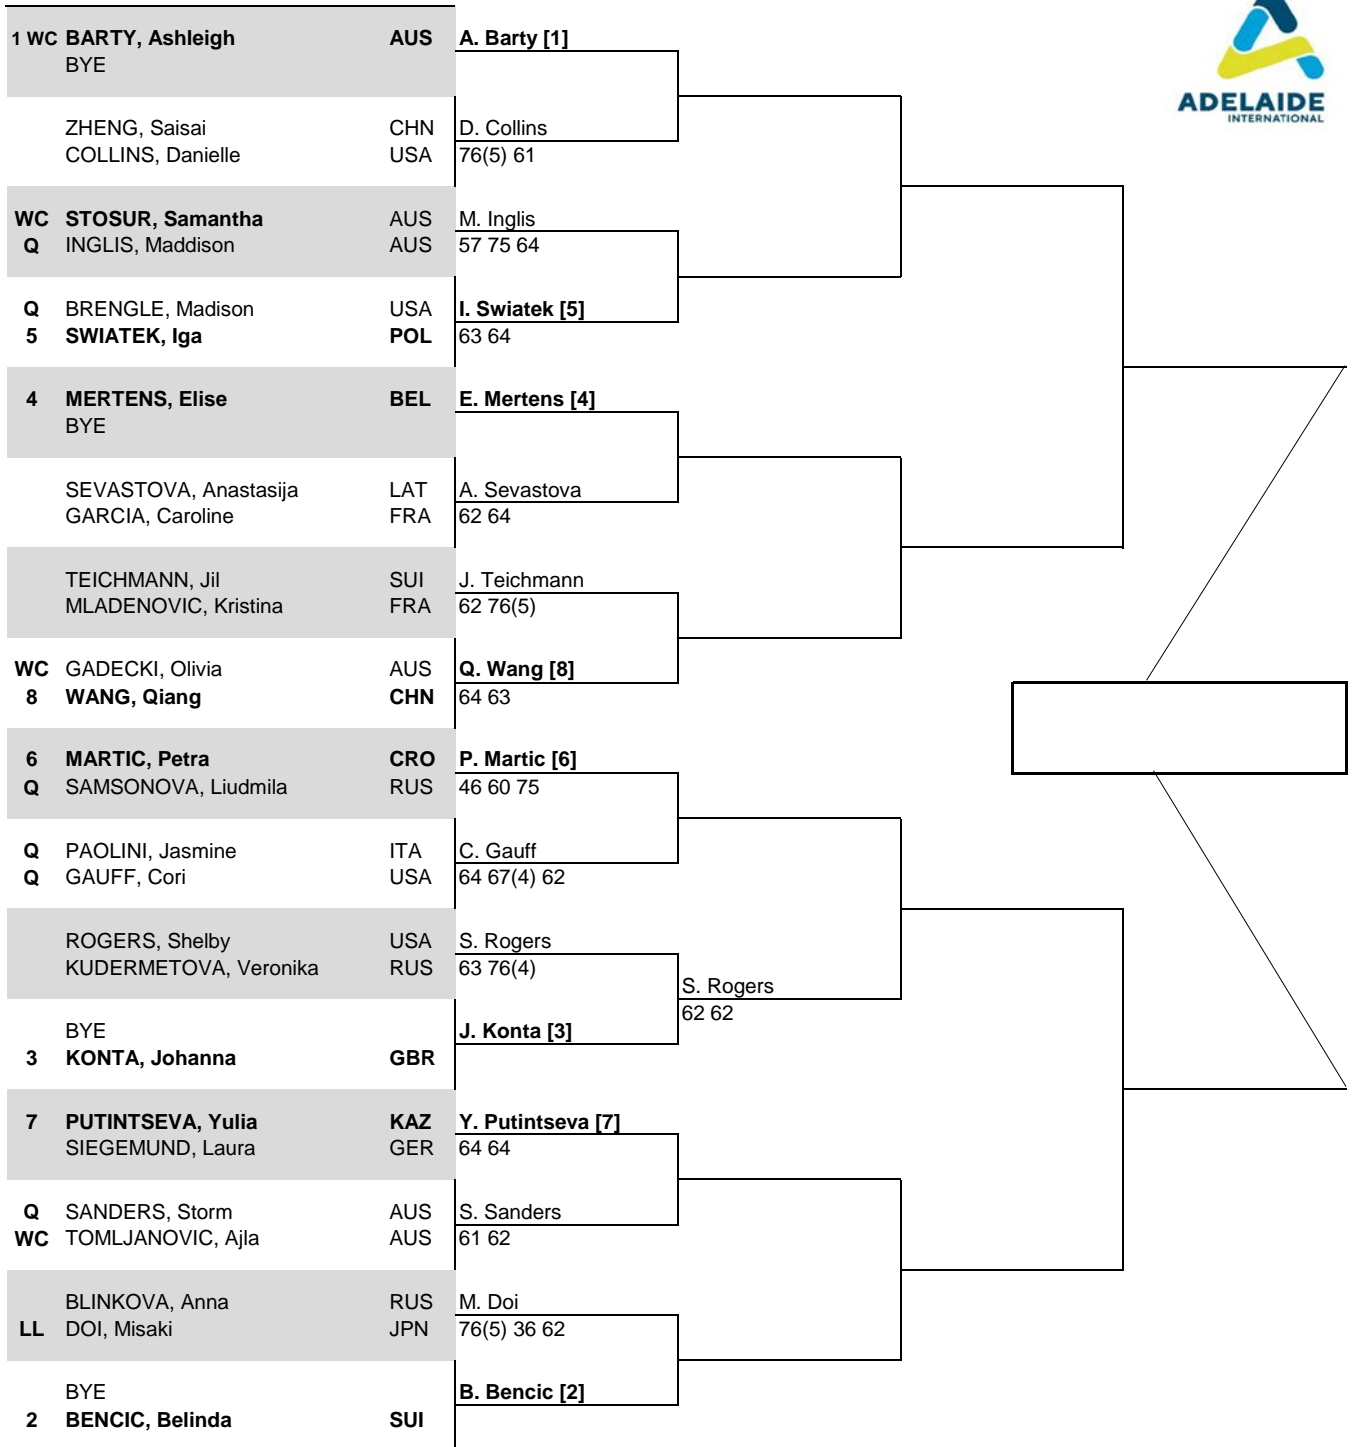

CITY, COUNTRY
ADELAIDE, AUS

TOURNAMENT DATES
February 21-27 2021

SURFACE
Hard, Greenset Cushion

ON-SITE PRIZE MONEY
\$535,530

STATUS	NAT	MAIN DRAW SINGLES
--------	-----	-------------------

TOUR, Inc. © Copyright 2016

SEEDED PLAYERS	RANK	PRIZE MONEY	POINTS	ALTERNATES / LUCKY LOSERS	RETIREMENTS/WALKOVERS
BARTY, Ashleigh	1	WINNER	\$68,570	470	Misaki Doi - LL
BENCIC, Belinda	12	FINALIST	\$51,000	305	
KONTA, Johanna	15	SEMI-FINALIST	\$32,400	185	
MERTENS, Elise	16	QUARTER-FINALIST	\$15,500	100	WITHDRAWALS
SWIATEK, Iga	17	SECOND ROUND	\$8,200	55	
MARTIC, Petra	19	FIRST ROUND	\$6,650	1	
PUTINTSEVA, Yulia	28	FOLLOW LIVE SCORING AT www.WTATENNIS.com			
WANG, Qiang	34	LAST DIRECT ACCEPTANCE			
		A. Blinkova 63		WTA SUPERVISOR(S) Kerrilyn Cramer	