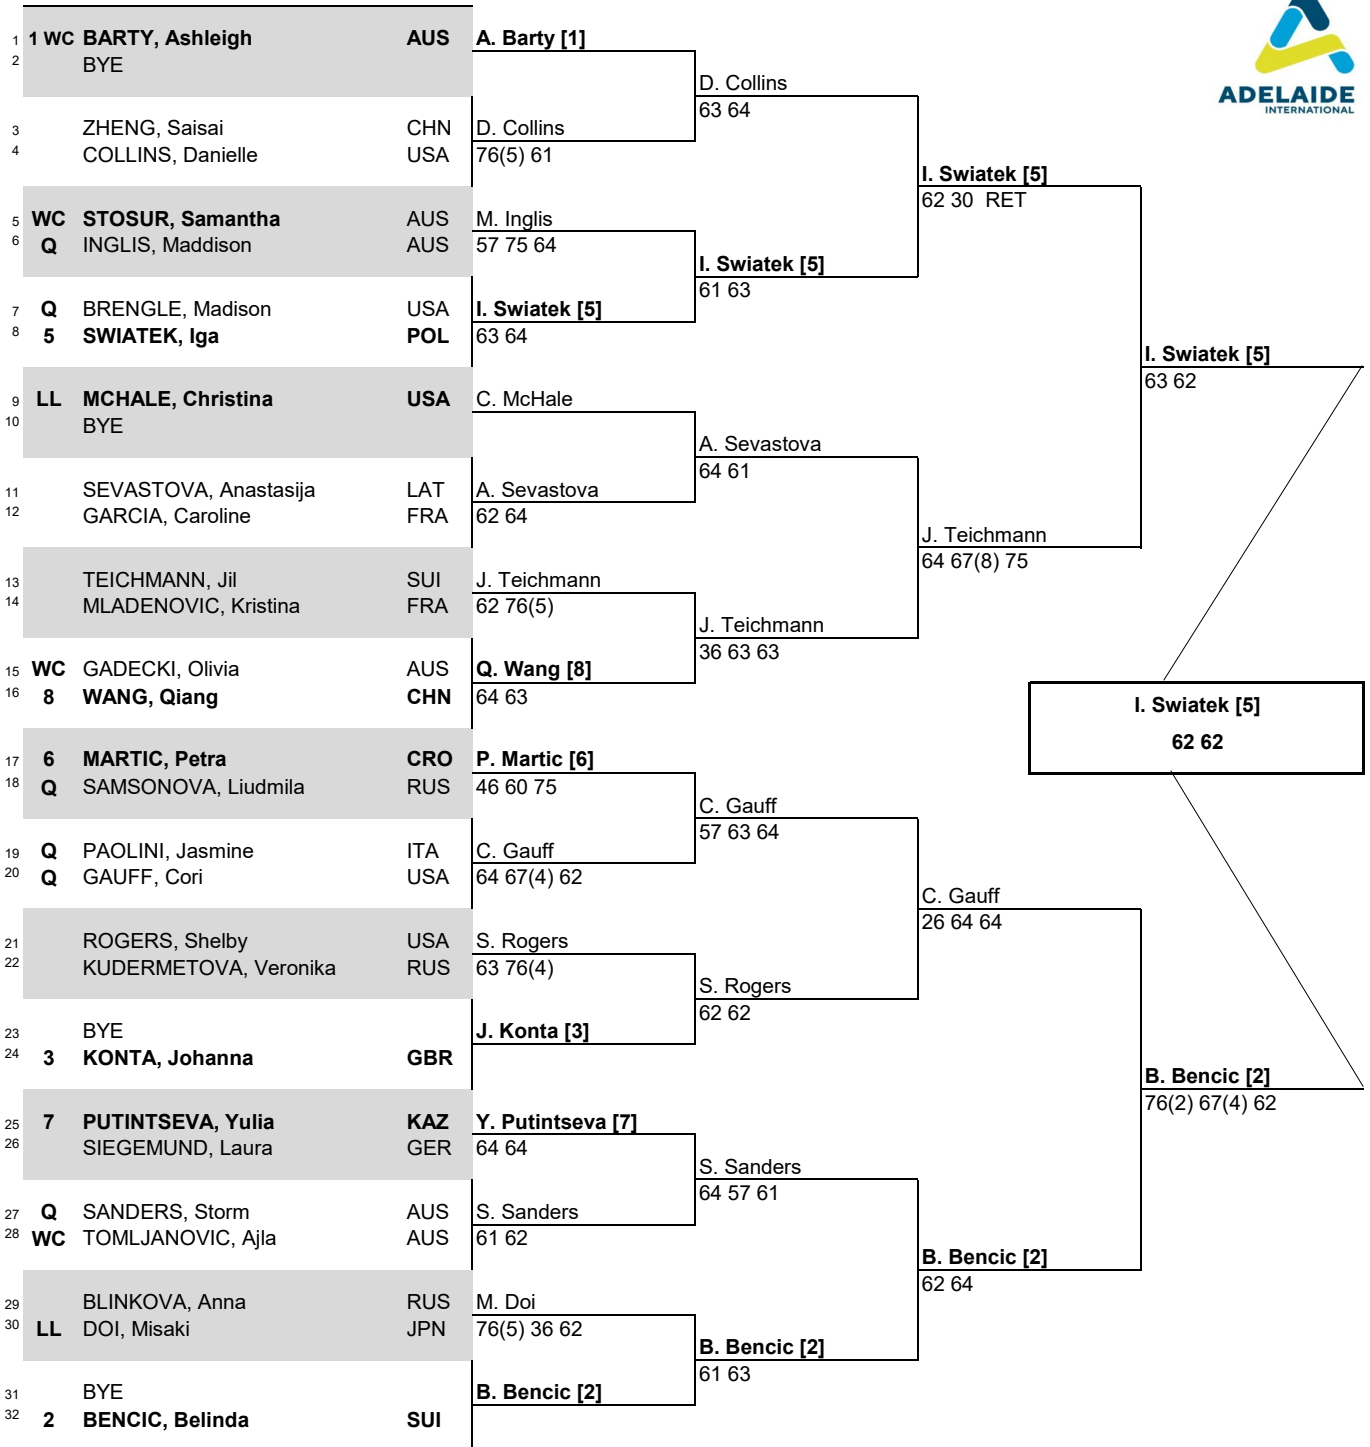

Adelaide International

CITY, COUNTRY
ADELAIDE, AUS

TOURNAMENT DATES
February 21-27 2021

SURFACE
Hard, Greenset Cushion

ON-SITE PRIZE MONEY
\$535,530

STATUS		NAT		MAIN DRAW SINGLES
--------	--	-----	--	-------------------

WTA TOUR, Inc. © Copyright 2016

SEEDED PLAYERS	RANK	PRIZE MONEY	POINTS	ALTERNATES / LUCKY LOSERS	RETIREMENTS/WALKOVERS
1 BARTY, Ashleigh	1	WINNER \$68,570	470	Christina McHale - LL	Danielle Collins - Back Injury
2 BENCIC, Belinda	12	FINALIST \$51,000	305	Misaki Doi - LL	
3 KONTA, Johanna	15	SEMI-FINALIST \$32,400	185		
4 MERTENS, Elise	16	QUARTER-FINALIST \$15,500	100		
5 SWIATEK, Iga	17	SECOND ROUND \$8,200	55	WITHDRAWALS	
6 MARTIC, Petra	19	FIRST ROUND \$6,650	1	Elise Mertens - Right Shoulder Injury	
7 PUTINTSEVA, Yulia	28	FOLLOW LIVE SCORING AT			
8 WANG, Qiang	34	www.WTATENNIS.com			
LAST DIRECT ACCEPTANCE		A. Blinkova 63		WTA SUPERVISOR(S)	Kerrilyn Cramer