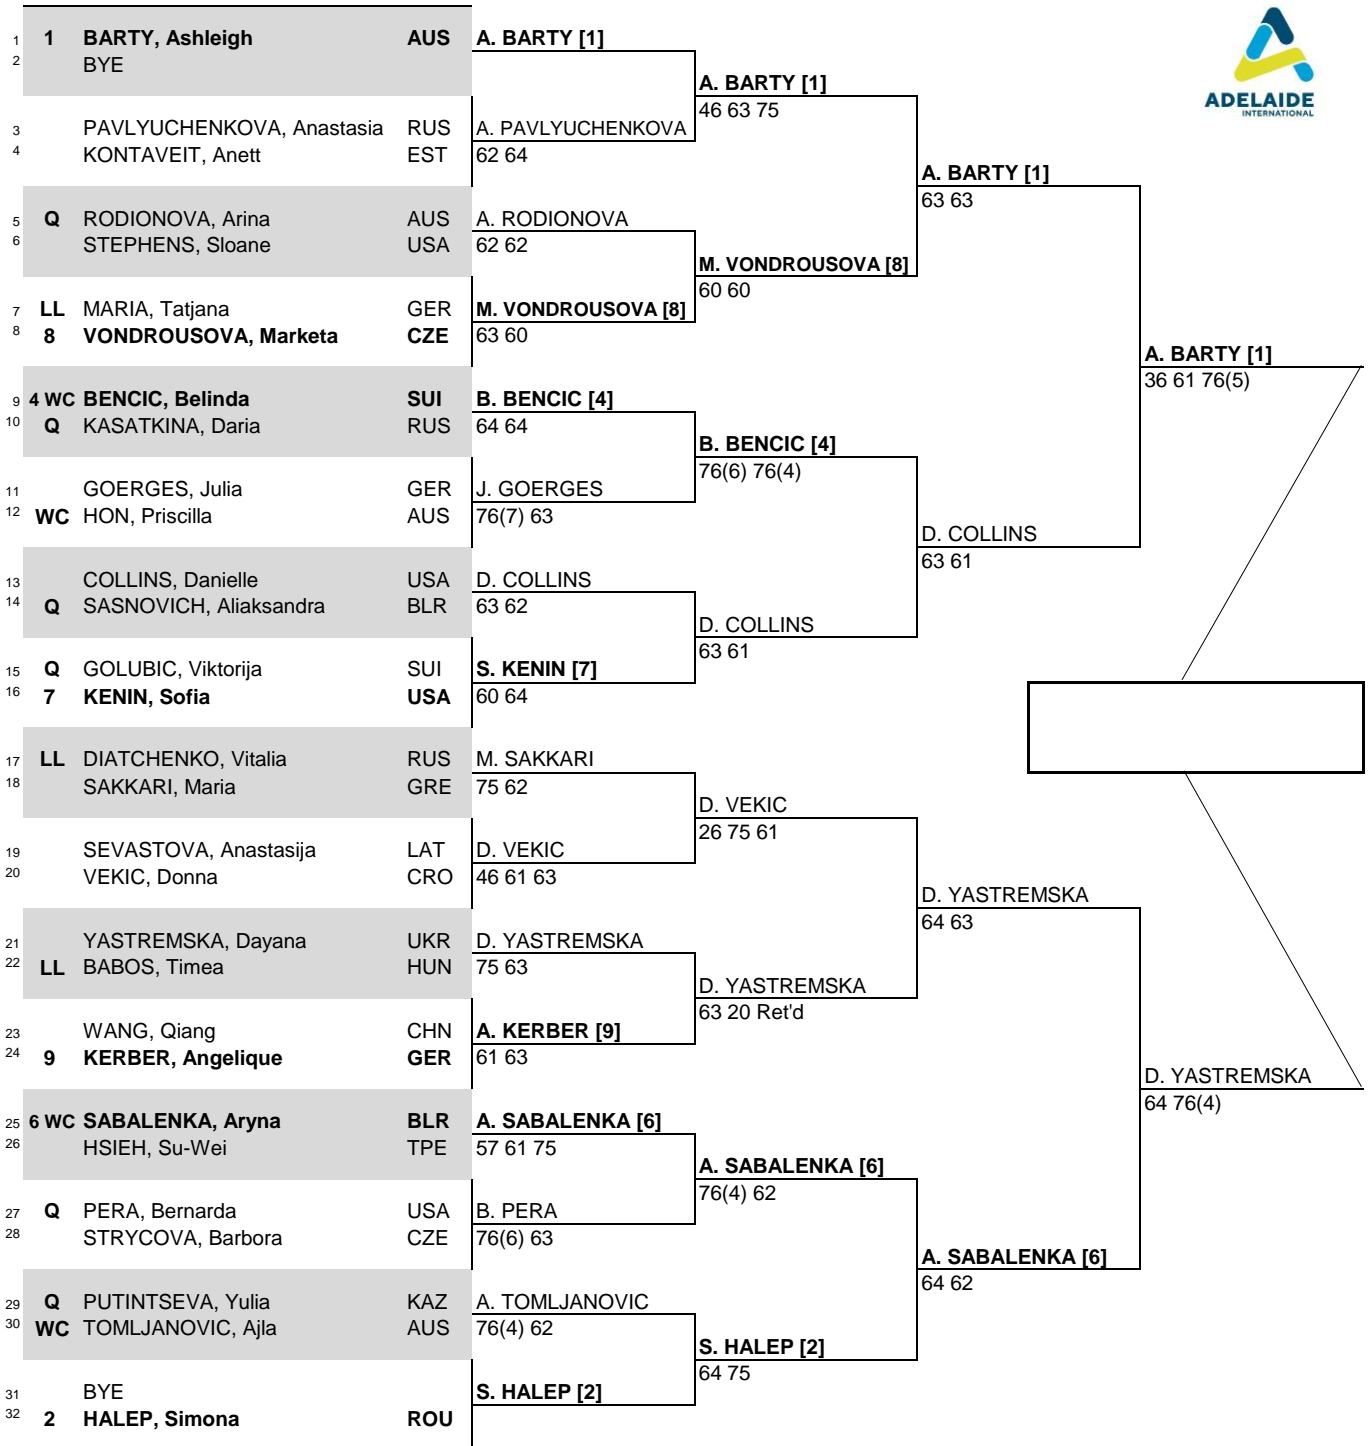

Adelaide International

CITY, COUNTRY
Adelaide, Australia

TOURNAMENT DATES
11-18 January 2020

SURFACE
Hard, Greenset Cushion

TOTAL FINANCIAL COMMITMENT
\$848,000

STATUS	NAT	MAIN DRAW SINGLES
--------	-----	-------------------

WTA TOUR, Inc. © Copyright 2016

SEEDED PLAYERS	RANK	PRIZE MONEY	POINTS	ALTERNATES / LUCKY LOSERS	RETIREMENTS/WALKOVERS
1 BARTY, Ashleigh	1	WINNER \$146,500	470	V. Diatchenko (LL)	A. Kerber - Left Hamstring Injury
2 HALEP, Simona	3	FINALIST \$78,160	305	T. Babos (LL)	
3 KVITOVA, Petra	7	SEMI-FINALIST \$41,675	185	T. Maria (LL)	
4 BENCIC, Belinda	8	QUARTER-FINALIST \$22,400	100	WITHDRAWALS	
5 BERTENS, Kiki	9	SECOND ROUND \$12,000	55	K. Bertens (Achilles)	
6 SABALENKA, Aryna	11	FIRST ROUND \$6,550	1	P. Kvitova (Fatigue)	
7 KENIN, Sofia	14	FOLLOW LIVE SCORING AT www.WTATENNIS.com			
8 VONDROUSOVA, Marketa	16	LAST DIRECT ACCEPTANCE			
		Barbora Strycova - 33		WTA SUPERVISOR(S) Kerrilyn Cramer	